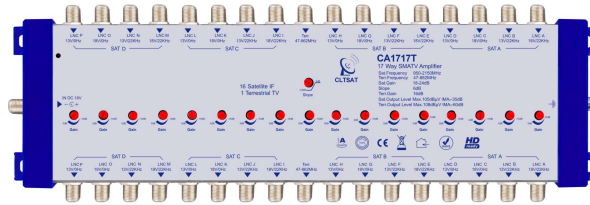

SMATV Amplifier

MODEL:CA1717T

DESCRIPTION: 17 Way SMATV Amplifier

Features:

- 16 satellite IF and 1 terrestrial TV inputs & output
- High isolation and return loss
- High input level & output level
- Output ports -input ports DC Pass
- Sheet metal housing with plastic holder
- Design good for indoor usage

Specifications

Item		Specifications	Remark
Frequency Range	Terr.	47~862MHz	
	SAT	950~2150MHz	
Inputs		16 SAT+1 Terr.	F connectors
Outputs		16 SAT+1 Terr.	F connectors
Gain	Terr.	16dB	
	SAT	24dB	
Gain Adjustable Range	Terr.	15dB	
	SAT	15dB	
Slope Adjustable Range	Terr.	6dB	
Return Loss	Terr.	10dB	
	SAT	10dB	
Isolation		30dB	
Max. output level Terr.		108dBuV	IMA3-60dB
Max. output level SAT		105dBuV	IMA3-35dB
Power Supply		IN: 90~264V OUT:18V 2500mA	
Dimensions (w,d,h)		370×120×42	mm